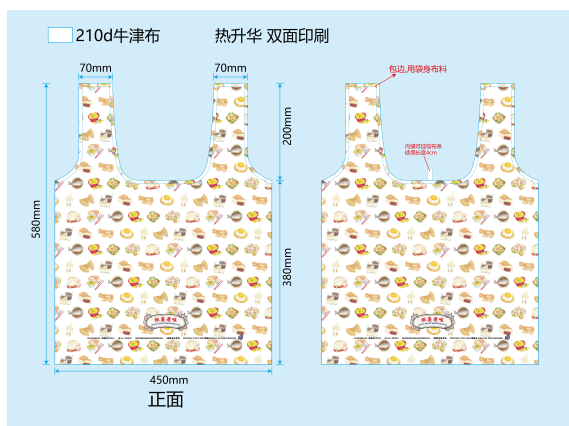

# Image Gallery

Image for invoice INV\_20260113\_080517\_19714b

Image for invoice INV\_20260113\_080517\_19714b

内切，黑色外面是切割线

Image for invoice INV\_20260113\_080517\_19714b